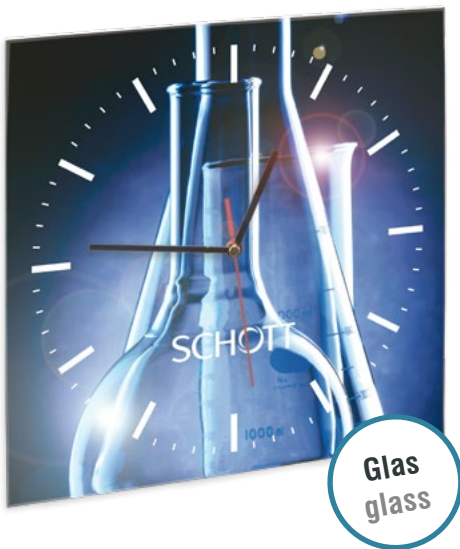

Glas-Wanduhr Glass wall clock

mit Digitaldruck

- Quadratisch
- Lieferung ohne Batterie (Mignon AA)
- hochwertiges, geräuschloses Quarz-Uhrwerk

with digital imprint

- square
- delivery without battery (Mignon AA)
- high-quality, soundless clockwork made of quartz

30 x 30 x 0,3 cm